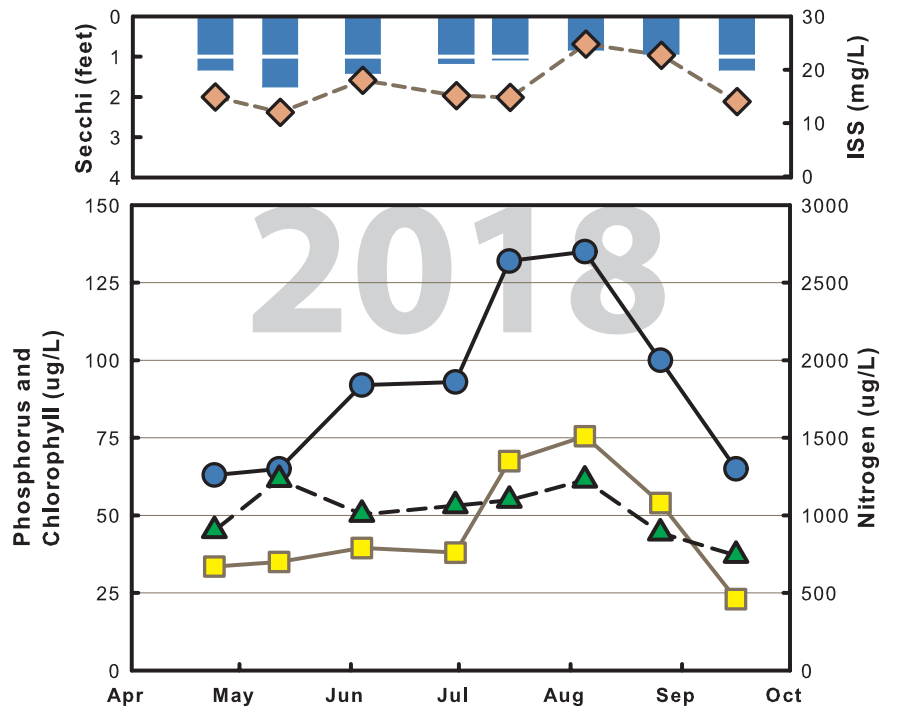

No 2018 Toxin Data

Right top: 2018 data graph

Right bottom: Long-term trend graph.
(data from May 15 - Sept. 15 only)

Legend for 2018 and Trend graphs

Stockton Site 2

2018 DATA TABLE

	4/28	5/16	6/3	Mean
Temp (F)	57	73	79	69
Secchi (feet)	13.3	15.2	13.0	13.8
TP (µg/L)	9	10	9	9
TN (µg/L)	590	710	630	641
CHL (µg/L)	1.7	5.2	3.4	3.1
ISS (mg/L)	0.7	0.3	1.0	0.6

2018 Algal Toxin Results

Above: Algal toxin results

Right top: 2018 data graph

Right bottom: Long-term trend graph.
(data from May 15 - Sept. 15 only)

Legend for 2018 and Trend graphs

Stockton Site 6

2018 DATA TABLE

Right bottom: Long-term trend graph.
(data from May 15 - Sept. 15 only)

Legend for 2018 and Trend graphs

Stockton Site 8

2018 DATA TABLE

	4/24	5/12	6/4	6/30	7/15	8/5	8/26	9/16	Mean
Temp (F)	62	72	84	86	85	85	78	78	78
Secchi (feet)	1.3	1.7	1.4	1.2	1.1	0.8	1.0	1.3	1.2
TP (µg/L)	63	65	92	93	132	135	100	65	89
TN (µg/L)	670	700	790	760	1350	1510	1080	460	855
CHL (µg/L)	45.1	61.6	50.3	53.1	54.9	61.4	44.3	37.1	50.3
ISS (mg/L)	14.9	12.0	18.0	15.1	14.8	24.8	22.7	14.0	16.6

2018 Algal Toxin Results

Above: Algal toxin results

Right top: 2018 data graph

Right bottom: Long-term trend graph.
(data from May 15 - Sept. 15 only)

Legend for 2018 and Trend graphs