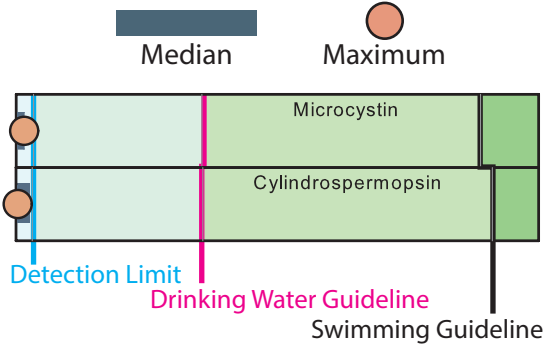

No 2018 Toxin Data

Right top: 2018 data graph

Right bottom: Long-term trend graph.
(data from May 15 - Sept. 15 only)

Legend for 2018 and Trend graphs

Stockton Site 2

2018 DATA TABLE

	4/28	5/16	6/3	Mean
Temp (F)	57	73	79	69
Secchi (feet)	13.3	15.2	13.0	13.8
TP (µg/L)	9	10	9	9
TN (µg/L)	590	710	630	641
CHL (µg/L)	1.7	5.2	3.4	3.1
ISS (mg/L)	0.7	0.3	1.0	0.6

2018 Algal Toxin Results

Above: Algal toxin results

Right top: 2018 data graph

Right bottom: Long-term trend graph.
(data from May 15 - Sept. 15 only)

Legend for 2018 and Trend graphs

Stockton Site 6

2018 DATA TABLE

	5/13	6/6	Mean
Temp (F)	72	84	78
Secchi (feet)		8.5	8.5
TP (µg/L)	14	10	12
TN (µg/L)	580	460	517
CHL (µg/L)	3.2	2.1	2.6
ISS (mg/L)	0.8	1.0	0.9

2018 Algal Toxin Results

Above: Algal toxin results

Right top: 2018 data graph