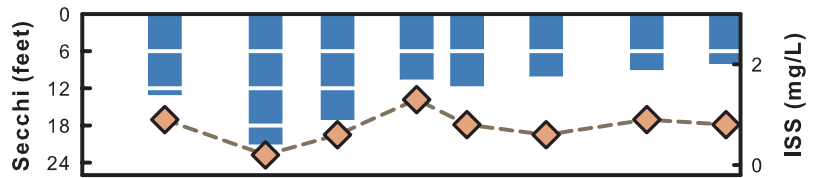

Stockton Site 1

2018 DATA TABLE

	4/24	5/22	6/11	7/3	7/17	8/8	9/5	9/27	Mean
Temp (F)	53	73	85	85	86	82	80	75	77
Secchi (feet)	13.0	21.0	17.0	10.5	12.0	10.0	9.0	8.0	12.0
TP (µg/L)	13	6	6	8	10	11	12	11	9
TN (µg/L)	710	650	540	420	370	400	400	390	471
CHL (µg/L)	1.7	0.9	1.6	4.0	3.1	3.9	5.7	8.8	3.0
ISS (mg/L)	0.9	0.2	0.6	1.3	0.8	0.6	0.9	0.8	0.7

No 2018 Toxin Data

Right top: 2018 data graph

Right bottom: Long-term trend graph.
(data from May 15 - Sept. 15 only)

Legend for 2018 and Trend graphs

Stockton Site 2

2018 DATA TABLE

	4/28	5/16	6/3	Mean
Temp (F)	57	73	79	69
Secchi (feet)	13.3	15.2	13.0	13.8
TP (µg/L)	9	10	9	9
TN (µg/L)	590	710	630	641
CHL (µg/L)	1.7	5.2	3.4	3.1
ISS (mg/L)	0.7	0.3	1.0	0.6