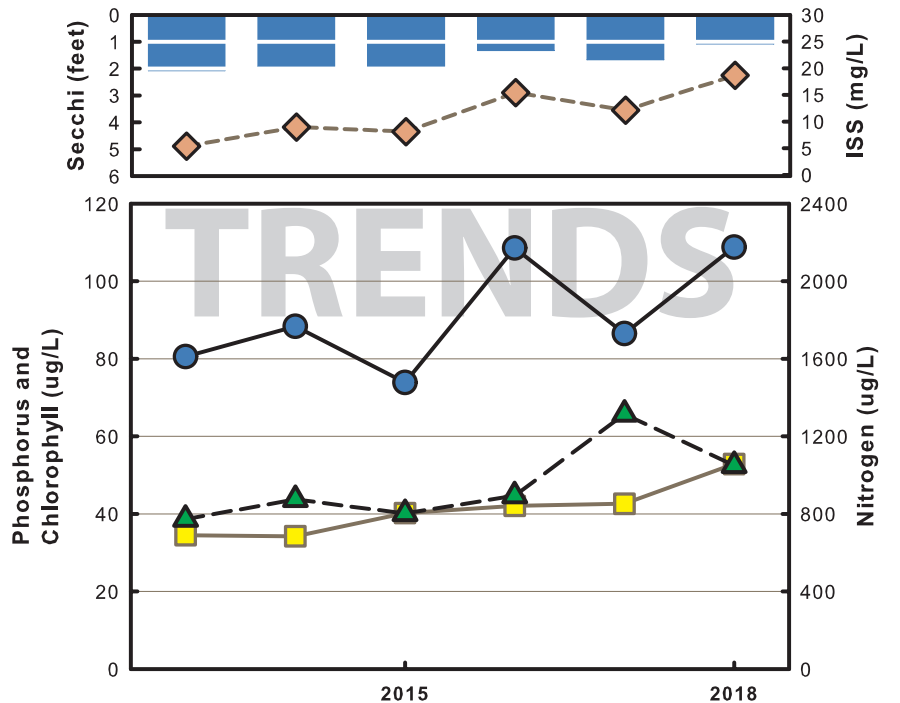

No 2018 Toxin Data

Right top: 2018 data graph

Right bottom: Long-term trend graph.
(data from May 15 - Sept. 15 only)

Legend for 2018 and Trend graphs

Stockton Site 2

2018 DATA TABLE

	4/28	5/16	6/3	Mean
Temp (F)	57	73	79	69
Secchi (feet)	13.3	15.2	13.0	13.8
TP (µg/L)	9	10	9	9
TN (µg/L)	590	710	630	641
CHL (µg/L)	1.7	5.2	3.4	3.1
ISS (mg/L)	0.7	0.3	1.0	0.6

2018 Algal Toxin Results

Above: Algal toxin results

Right top: 2018 data graph

Right bottom: Long-term trend graph.
(data from May 15 - Sept. 15 only)

Legend for 2018 and Trend graphs

Stockton Site 6

2018 DATA TABLE

Right bottom: Long-term trend graph.
(data from May 15 - Sept. 15 only)

Legend for 2018 and Trend graphs

Stockton Site 8

2018 DATA TABLE

	4/24	5/12	6/4	6/30	7/15	8/5	8/26	9/16	Mean
Temp (F)	62	72	84	86	85	85	78	78	78
Secchi (feet)	1.3	1.7	1.4	1.2	1.1	0.8	1.0	1.3	1.2
TP (µg/L)	63	65	92	93	132	135	100	65	89
TN (µg/L)	670	700	790	760	1350	1510	1080	460	855
CHL (µg/L)	45.1	61.6	50.3	53.1	54.9	61.4	44.3	37.1	50.3
ISS (mg/L)	14.9	12.0	18.0	15.1	14.8	24.8	22.7	14.0	16.6

2018 Algal Toxin Results

Above: Algal toxin results

Right top: 2018 data graph

Right bottom: Long-term trend graph.
(data from May 15 - Sept. 15 only)

Legend for 2018 and Trend graphs