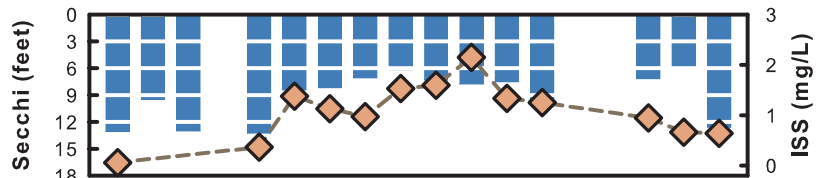

Stockton Site 1

2018 DATA TABLE

	4/24	5/22	6/11	7/3	7/17	8/8	9/5	9/27	Mean
Temp (F)	53	73	85	85	86	82	80	75	77
Secchi (feet)	13.0	21.0	17.0	10.5	12.0	10.0	9.0	8.0	12.0
TP (µg/L)	13	6	6	8	10	11	12	11	9
TN (µg/L)	710	650	540	420	370	400	400	390	471
CHL (µg/L)	1.7	0.9	1.6	4.0	3.1	3.9	5.7	8.8	3.0
ISS (mg/L)	0.9	0.2	0.6	1.3	0.8	0.6	0.9	0.8	0.7

No 2018 Toxin Data

Right top: 2018 data graph

Right bottom: Long-term trend graph.
(data from May 15 - Sept. 15 only)

Legend for 2018 and Trend graphs

Stockton Site 2

2018 DATA TABLE

	4/28	5/16	6/3	Mean
Temp (F)	57	73	79	69
Secchi (feet)	13.3	15.2	13.0	13.8
TP (µg/L)	9	10	9	9
TN (µg/L)	590	710	630	641
CHL (µg/L)	1.7	5.2	3.4	3.1
ISS (mg/L)	0.7	0.3	1.0	0.6