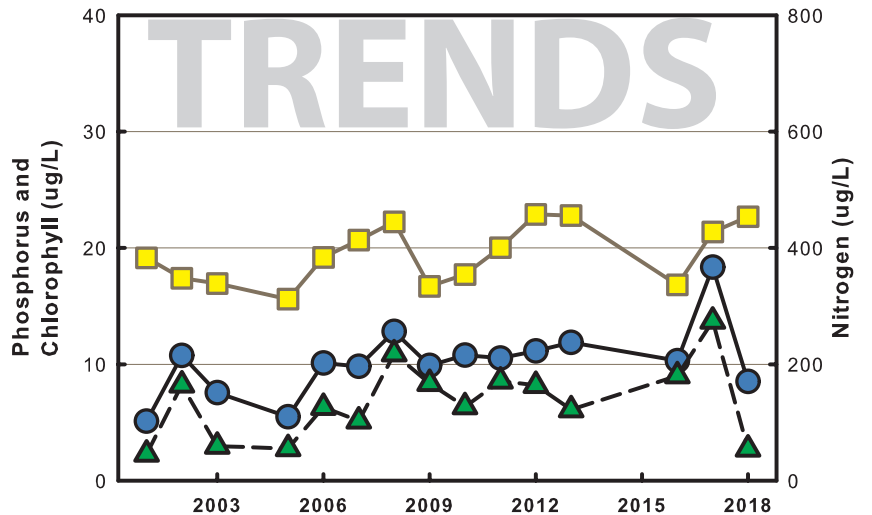

Stockton Site 1

2018 DATA TABLE

	4/24	5/22	6/11	7/3	7/17	8/8	9/5	9/27	Mean
Temp (F)	53	73	85	85	86	82	80	75	77
Secchi (feet)	13.0	21.0	17.0	10.5	12.0	10.0	9.0	8.0	12.0
TP (µg/L)	13	6	6	8	10	11	12	11	9
TN (µg/L)	710	650	540	420	370	400	400	390	471
CHL (µg/L)	1.7	0.9	1.6	4.0	3.1	3.9	5.7	8.8	3.0
ISS (mg/L)	0.9	0.2	0.6	1.3	0.8	0.6	0.9	0.8	0.7

No 2018 Toxin Data

Right top: 2018 data graph

Right bottom: Long-term trend graph.
(data from May 15 - Sept. 15 only)

Legend for 2018 and Trend graphs

Stockton Site 2

2018 DATA TABLE

	4/28	5/16	6/3	Mean
Temp (F)	57	73	79	69
Secchi (feet)	13.3	15.2	13.0	13.8
TP (µg/L)	9	10	9	9
TN (µg/L)	590	710	630	641
CHL (µg/L)	1.7	5.2	3.4	3.1
ISS (mg/L)	0.7	0.3	1.0	0.6

2018 Algal Toxin Results

Above: Algal toxin results

Right top: 2018 data graph

Right bottom: Long-term trend graph.
(data from May 15 - Sept. 15 only)

Legend for 2018 and Trend graphs

Stockton Site 6

2018 DATA TABLE

Right bottom: Long-term trend graph.
(data from May 15 - Sept. 15 only)

Legend for 2018 and Trend graphs

Stockton Site 8

2018 DATA TABLE

	4/24	5/12	6/4	6/30	7/15	8/5	8/26	9/16	Mean
Temp (F)	62	72	84	86	85	85	78	78	78
Secchi (feet)	1.3	1.7	1.4	1.2	1.1	0.8	1.0	1.3	1.2
TP (µg/L)	63	65	92	93	132	135	100	65	89
TN (µg/L)	670	700	790	760	1350	1510	1080	460	855
CHL (µg/L)	45.1	61.6	50.3	53.1	54.9	61.4	44.3	37.1	50.3
ISS (mg/L)	14.9	12.0	18.0	15.1	14.8	24.8	22.7	14.0	16.6