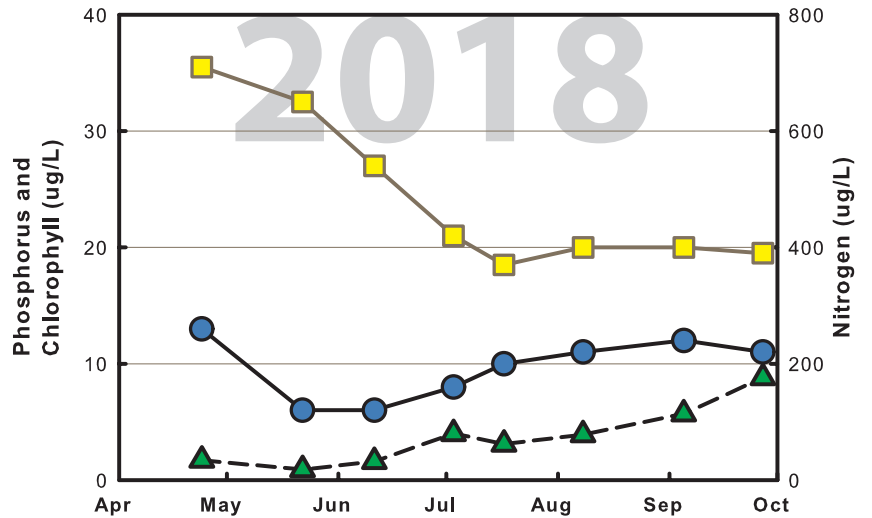

Stockton Site 1

2018 DATA TABLE

	4/24	5/22	6/11	7/3	7/17	8/8	9/5	9/27	Mean
Temp (F)	53	73	85	85	86	82	80	75	77
Secchi (feet)	13.0	21.0	17.0	10.5	12.0	10.0	9.0	8.0	12.0
TP (µg/L)	13	6	6	8	10	11	12	11	9
TN (µg/L)	710	650	540	420	370	400	400	390	471
CHL (µg/L)	1.7	0.9	1.6	4.0	3.1	3.9	5.7	8.8	3.0
ISS (mg/L)	0.9	0.2	0.6	1.3	0.8	0.6	0.9	0.8	0.7

No 2018 Toxin Data

Right top: 2018 data graph

Right bottom: Long-term trend graph.
(data from May 15 - Sept. 15 only)

Legend for 2018 and Trend graphs

Stockton Site 2

2018 DATA TABLE

	4/28	5/16	6/3	Mean
Temp (F)	57	73	79	69
Secchi (feet)	13.3	15.2	13.0	13.8
TP (µg/L)	9	10	9	9
TN (µg/L)	590	710	630	641
CHL (µg/L)	1.7	5.2	3.4	3.1
ISS (mg/L)	0.7	0.3	1.0	0.6

2018 Algal Toxin Results

Above: Algal toxin results

Right top: 2018 data graph

Right bottom: Long-term trend graph.
(data from May 15 - Sept. 15 only)

Legend for 2018 and Trend graphs

Stockton Site 6

2018 DATA TABLE

2018 Algal Toxin Results

Above: Algal toxin results

Right top: 2018 data graph

Right bottom: Long-term trend graph.
(data from May 15 - Sept. 15 only)

Legend for 2018 and Trend graphs