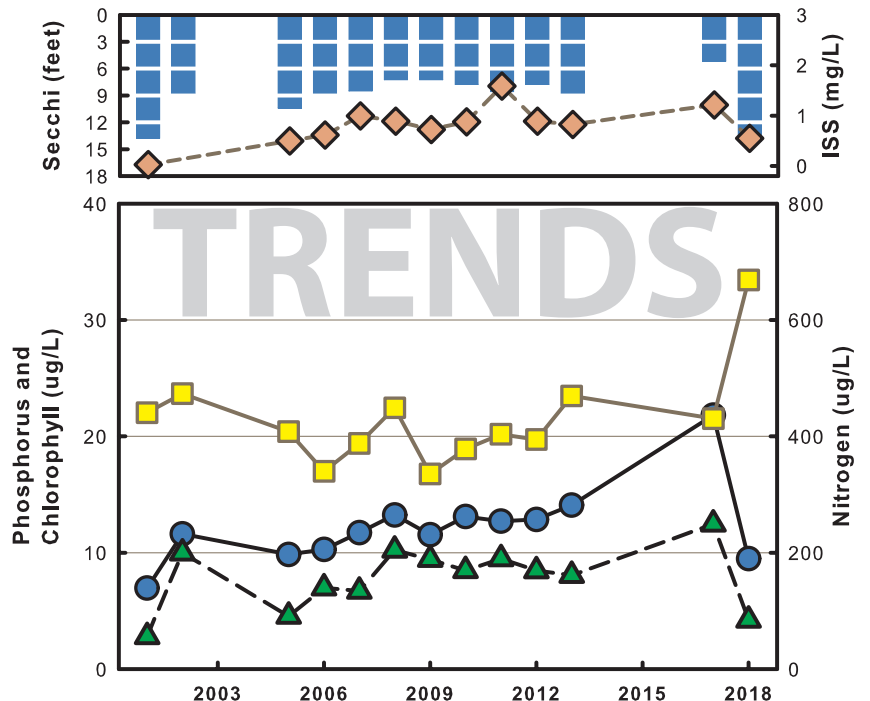

Stockton Site 1

2018 DATA TABLE

	4/24	5/22	6/11	7/3	7/17	8/8	9/5	9/27	Mean
Temp (F)	53	73	85	85	86	82	80	75	77
Secchi (feet)	13.0	21.0	17.0	10.5	12.0	10.0	9.0	8.0	12.0
TP (µg/L)	13	6	6	8	10	11	12	11	9
TN (µg/L)	710	650	540	420	370	400	400	390	471
CHL (µg/L)	1.7	0.9	1.6	4.0	3.1	3.9	5.7	8.8	3.0
ISS (mg/L)	0.9	0.2	0.6	1.3	0.8	0.6	0.9	0.8	0.7

No 2018 Toxin Data

Right top: 2018 data graph

Right bottom: Long-term trend graph.
(data from May 15 - Sept. 15 only)

Legend for 2018 and Trend graphs

Stockton Site 2

2018 DATA TABLE

	4/28	5/16	6/3	Mean
Temp (F)	57	73	79	69
Secchi (feet)	13.3	15.2	13.0	13.8
TP (µg/L)	9	10	9	9
TN (µg/L)	590	710	630	641
CHL (µg/L)	1.7	5.2	3.4	3.1
ISS (mg/L)	0.7	0.3	1.0	0.6

2018 Algal Toxin Results

Above: Algal toxin results

Right top: 2018 data graph

Right bottom: Long-term trend graph.
(data from May 15 - Sept. 15 only)

Legend for 2018 and Trend graphs

Stockton Site 6

2018 DATA TABLE

Right bottom: Long-term trend graph.
(data from May 15 - Sept. 15 only)

Legend for 2018 and Trend graphs

Stockton Site 8

2018 DATA TABLE

	4/24	5/12	6/4	6/30	7/15	8/5	8/26	9/16	Mean
Temp (F)	62	72	84	86	85	85	78	78	78
Secchi (feet)	1.3	1.7	1.4	1.2	1.1	0.8	1.0	1.3	1.2
TP (µg/L)	63	65	92	93	132	135	100	65	89
TN (µg/L)	670	700	790	760	1350	1510	1080	460	855
CHL (µg/L)	45.1	61.6	50.3	53.1	54.9	61.4	44.3	37.1	50.3
ISS (mg/L)	14.9	12.0	18.0	15.1	14.8	24.8	22.7	14.0	16.6