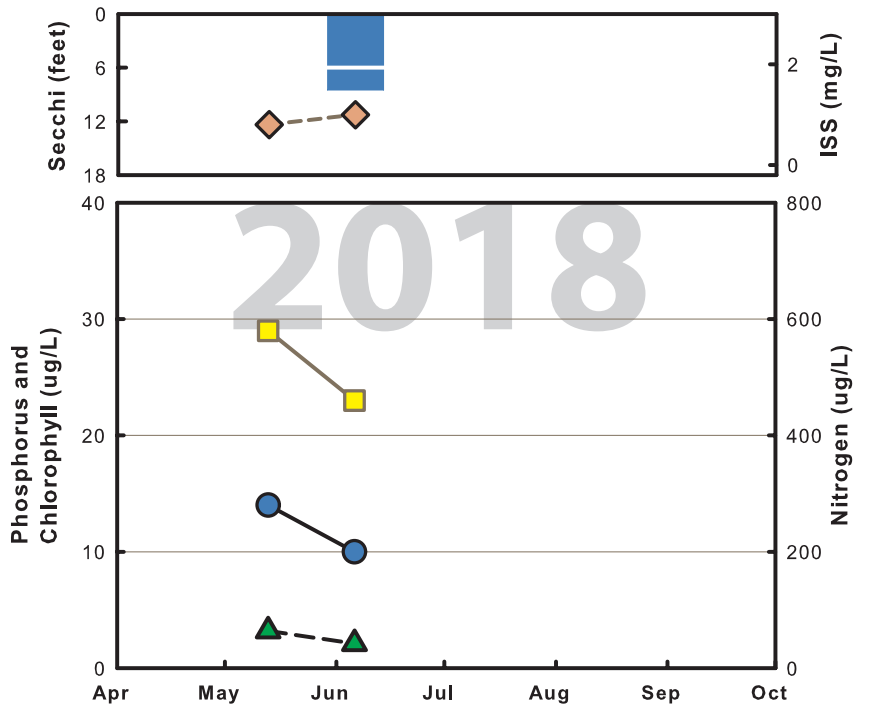

No 2018 Toxin Data

Right top: 2018 data graph

Right bottom: Long-term trend graph.
(data from May 15 - Sept. 15 only)

Legend for 2018 and Trend graphs

Stockton Site 2

2018 DATA TABLE

	4/28	5/16	6/3	Mean
Temp (F)	57	73	79	69
Secchi (feet)	13.3	15.2	13.0	13.8
TP (µg/L)	9	10	9	9
TN (µg/L)	590	710	630	641
CHL (µg/L)	1.7	5.2	3.4	3.1
ISS (mg/L)	0.7	0.3	1.0	0.6

2018 Algal Toxin Results

Above: Algal toxin results

Right top: 2018 data graph

Right bottom: Long-term trend graph.
(data from May 15 - Sept. 15 only)

Legend for 2018 and Trend graphs

Stockton Site 6

2018 DATA TABLE

	5/13	6/6	Mean
Temp (F)	72	84	78
Secchi (feet)		8.5	8.5
TP (µg/L)	14	10	12
TN (µg/L)	580	460	517
CHL (µg/L)	3.2	2.1	2.6
ISS (mg/L)	0.8	1.0	0.9

2018 Algal Toxin Results

Above: Algal toxin results

Right top: 2018 data graph

Right bottom: Long-term trend graph.
(data from May 15 - Sept. 15 only)

Legend for 2018 and Trend graphs

Stockton Site 8

2018 DATA TABLE

	4/24	5/12	6/4	6/30	7/15	8/5	8/26	9/16	Mean
Temp (F)	62	72	84	86	85	85	78	78	78
Secchi (feet)	1.3	1.7	1.4	1.2	1.1	0.8	1.0	1.3	1.2
TP (µg/L)	63	65	92	93	132	135	100	65	89
TN (µg/L)	670	700	790	760	1350	1510	1080	460	855
CHL (µg/L)	45.1	61.6	50.3	53.1	54.9	61.4	44.3	37.1	50.3
ISS (mg/L)	14.9	12.0	18.0	15.1	14.8	24.8	22.7	14.0	16.6