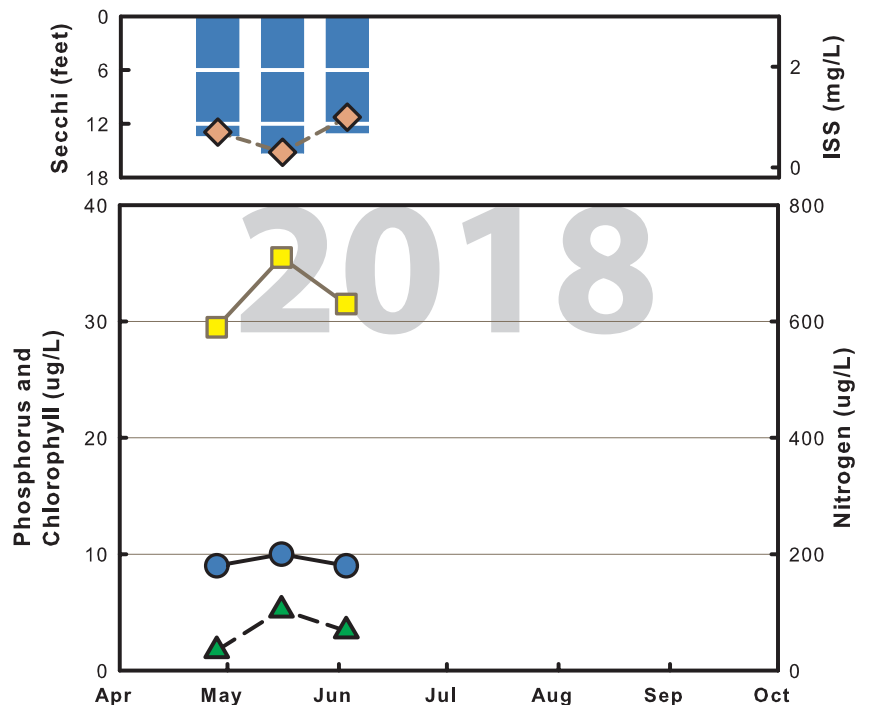

Stockton Site 1

2018 DATA TABLE

	4/24	5/22	6/11	7/3	7/17	8/8	9/5	9/27	Mean
Temp (F)	53	73	85	85	86	82	80	75	77
Secchi (feet)	13.0	21.0	17.0	10.5	12.0	10.0	9.0	8.0	12.0
TP (µg/L)	13	6	6	8	10	11	12	11	9
TN (µg/L)	710	650	540	420	370	400	400	390	471
CHL (µg/L)	1.7	0.9	1.6	4.0	3.1	3.9	5.7	8.8	3.0
ISS (mg/L)	0.9	0.2	0.6	1.3	0.8	0.6	0.9	0.8	0.7

No 2018 Toxin Data

Right top: 2018 data graph

Right bottom: Long-term trend graph.
(data from May 15 - Sept. 15 only)

Legend for 2018 and Trend graphs

Stockton Site 2

2018 DATA TABLE

	4/28	5/16	6/3	Mean
Temp (F)	57	73	79	69
Secchi (feet)	13.3	15.2	13.0	13.8
TP (µg/L)	9	10	9	9
TN (µg/L)	590	710	630	641
CHL (µg/L)	1.7	5.2	3.4	3.1
ISS (mg/L)	0.7	0.3	1.0	0.6

2018 Algal Toxin Results

Above: Algal toxin results

Right top: 2018 data graph

Right bottom: Long-term trend graph.
(data from May 15 - Sept. 15 only)

Legend for 2018 and Trend graphs

Stockton Site 6

2018 DATA TABLE

Right bottom: Long-term trend graph.
(data from May 15 - Sept. 15 only)

Legend for 2018 and Trend graphs

Stockton Site 8

2018 DATA TABLE

	4/24	5/12	6/4	6/30	7/15	8/5	8/26	9/16	Mean
Temp (F)	62	72	84	86	85	85	78	78	78
Secchi (feet)	1.3	1.7	1.4	1.2	1.1	0.8	1.0	1.3	1.2
TP (µg/L)	63	65	92	93	132	135	100	65	89
TN (µg/L)	670	700	790	760	1350	1510	1080	460	855
CHL (µg/L)	45.1	61.6	50.3	53.1	54.9	61.4	44.3	37.1	50.3
ISS (mg/L)	14.9	12.0	18.0	15.1	14.8	24.8	22.7	14.0	16.6