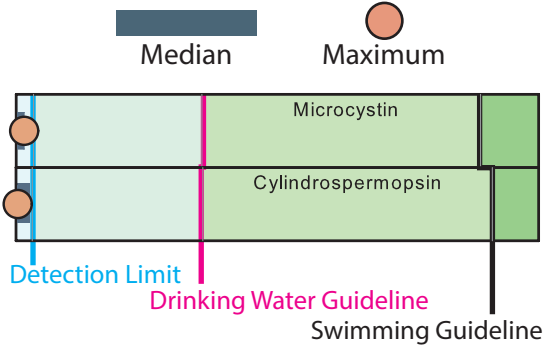

Right bottom: Long-term trend graph.
(data from May 15 - Sept. 15 only)

Legend for 2018 and Trend graphs

Stockton Site 8

2018 DATA TABLE

	4/24	5/12	6/4	6/30	7/15	8/5	8/26	9/16	Mean
Temp (F)	62	72	84	86	85	85	78	78	78
Secchi (feet)	1.3	1.7	1.4	1.2	1.1	0.8	1.0	1.3	1.2
TP (µg/L)	63	65	92	93	132	135	100	65	89
TN (µg/L)	670	700	790	760	1350	1510	1080	460	855
CHL (µg/L)	45.1	61.6	50.3	53.1	54.9	61.4	44.3	37.1	50.3
ISS (mg/L)	14.9	12.0	18.0	15.1	14.8	24.8	22.7	14.0	16.6

2018 Algal Toxin Results

Above: Algal toxin results

Right top: 2018 data graph

Right bottom: Long-term trend graph.
(data from May 15 - Sept. 15 only)

Legend for 2018 and Trend graphs