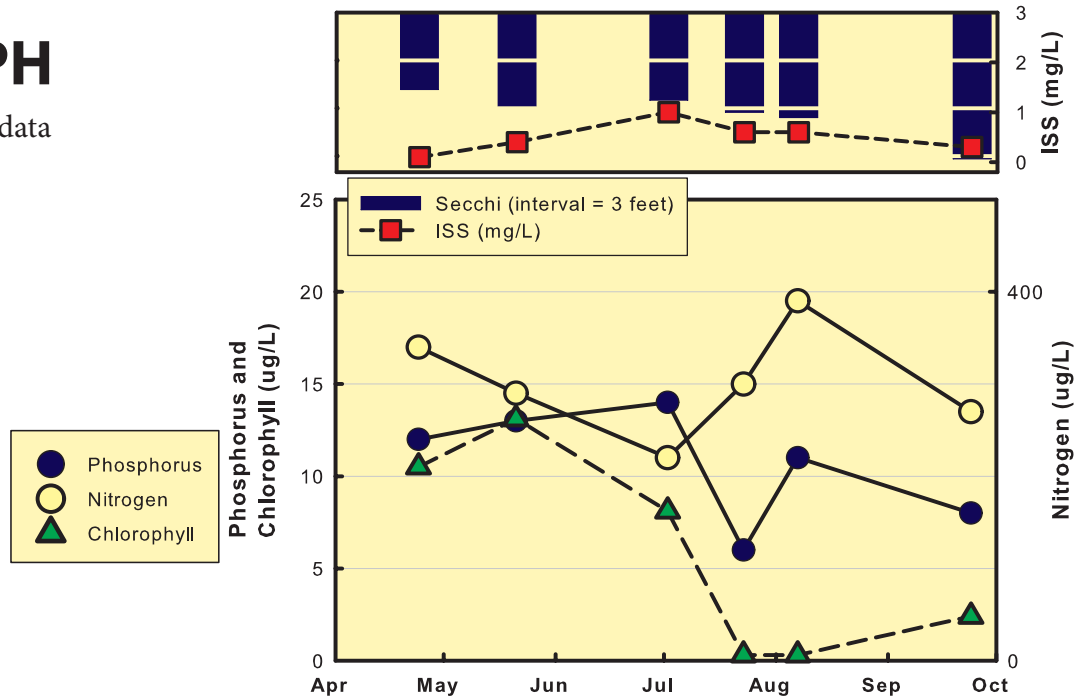

## 2016 DATA TABLE

	4/24	5/21	7/2	7/23	8/7	9/24	Mean
Temp	59	66	76	82		80	72
Secchi	58	71	66	75	79	110	75
TP	12	13	14	6	11	8	10
TN	340	290	220	300	390	270	297
CHL	10.5	13.1	8.1	0.3	0.3	2.4	2.5
ISS	0.1	0.4	1	0.6	0.6	0.3	0.4

## 2016 GRAPH

Graph displays all 2016 data

## TREND GRAPH

Graph displays geometric mean values for data collected between May 15 and September 15.