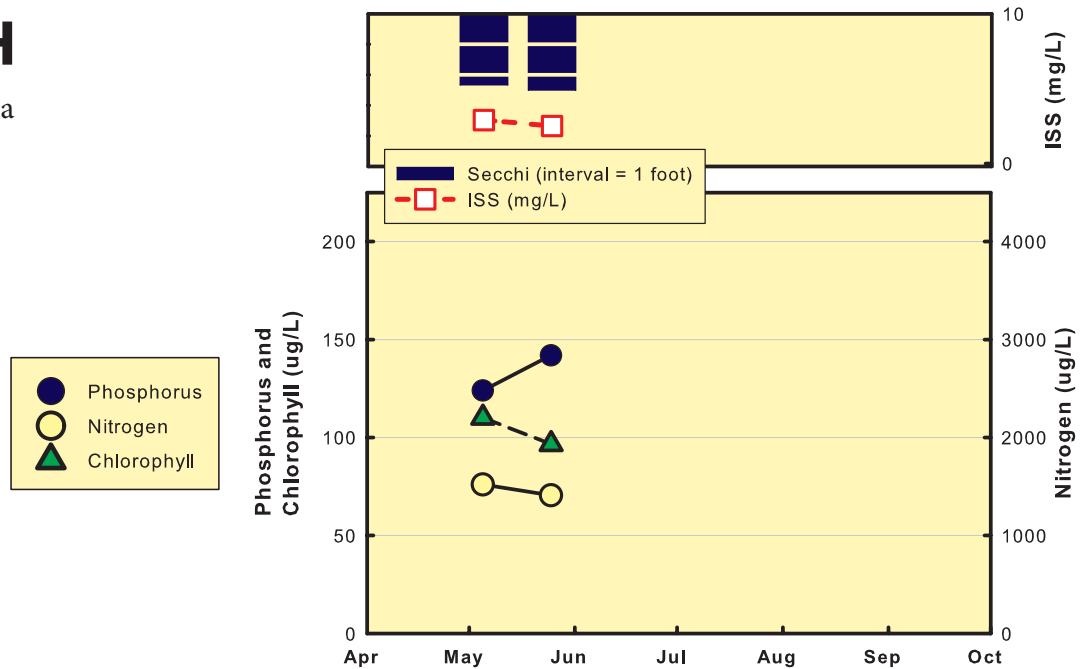

# Big Eleven Lake

## 2016 DATA TABLE

	5/5	5/25	Mean
Temp	63	78	70
Secchi	28	30	29
TP	124	142	133
TN	1520	1410	1464
CHL	110.1	96.6	103.1
ISS	2.9	2.5	2.7
TOX			

## 2016 GRAPH

Graph displays all 2016 data

## TREND GRAPH

Graph displays geometric mean values for data collected between May 15 and September 15.