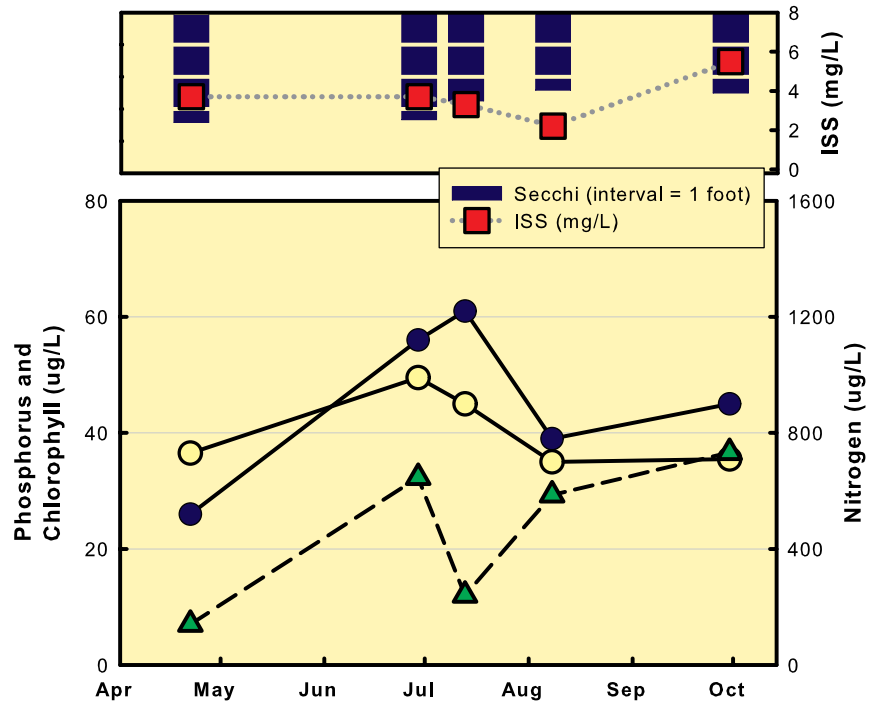

Smithville Lake Site 1

2015 DATA TABLE

	4/22	6/29	7/13	8/8	9/30	Mean
Temp	58	81	79	84	71	74
Secchi	41	40	33	29	30	34
TP	26	56	61	39	45	44
TN	730	990	900	700	710	798
CHL	7	32.3	12	29.3	36.6	19.6
ISS	3.7	3.7	3.3	2.2	5.5	3.5

2015 GRAPH

Graph displays all 2015 data

TREND GRAPH

Graph displays geometric mean values for data collected between May 15 and September 15.