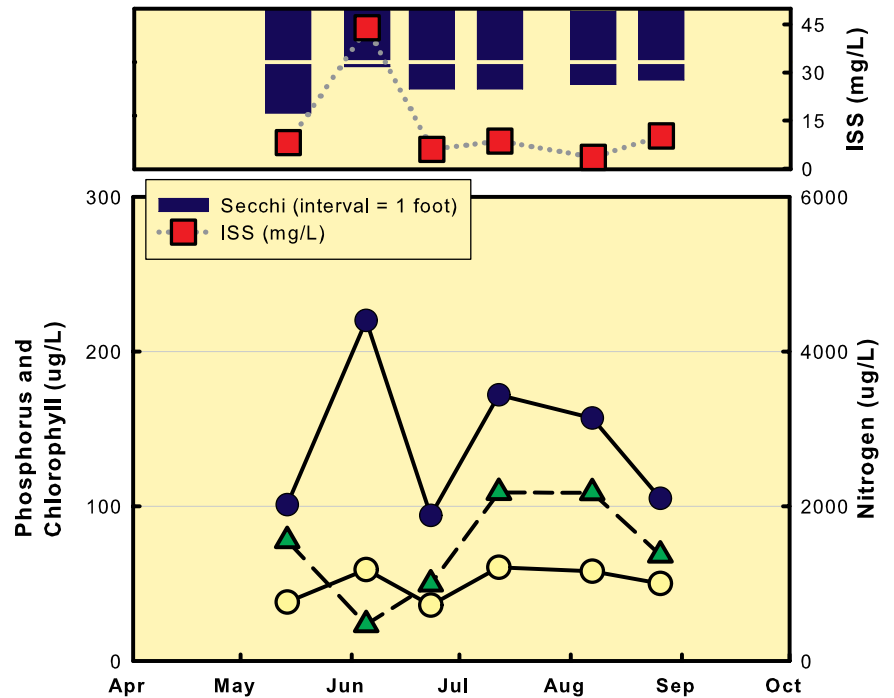

Lake of the Woods (Kansas City)

2015 DATA TABLE

	5/14	6/5	6/23	7/12	8/7	8/26	Mean
Temp	66	70	82	73	84	77	75
Secchi	24	13	18	18	17	16	17
TP	101	241	94	172	157	105	137
TN	760	1180	720	1210	1160	1000	984
CHL	77.7	23.5	49.7	108.8	108.7	68.4	64.7
ISS	8.1	44	6	8.6	3.5	10.2	9.3

2015 GRAPH

Graph displays all 2015 data

TREND GRAPH

Graph displays geometric mean values for data collected between May 15 and September 15.