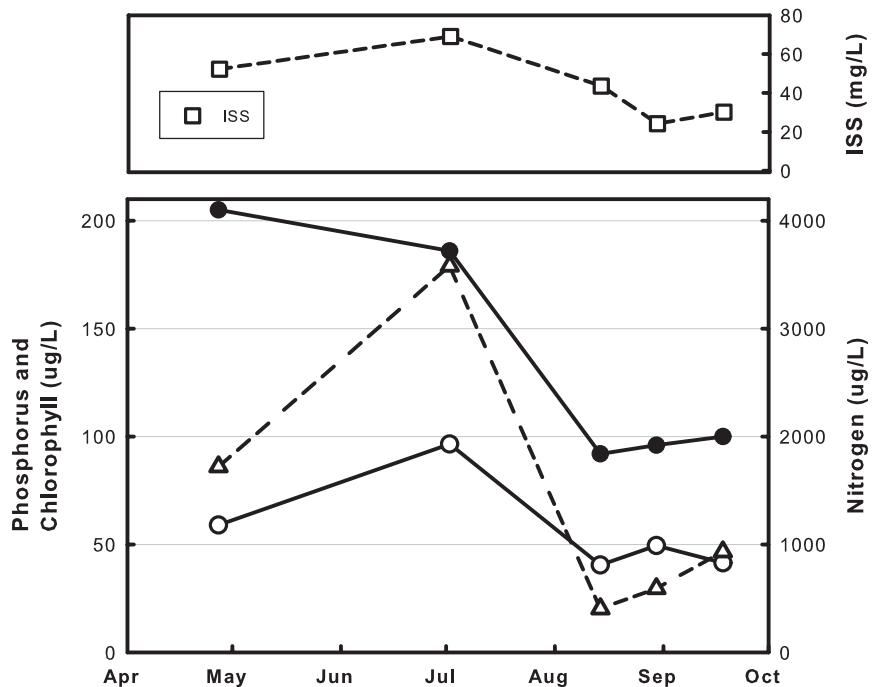

## 2012 DATA TABLE

	4/27	7/2	8/14	8/30	9/18	Mean
Temp	66	90	74	86	71	77
<b>Secchi</b>						
TP	205	186	92	96	100	127
TN	1180	1930	810	990	830	1087
CHL	86	179	20.2	29.6	46.6	53.3
ISS	52.3	69.0	43.6	24.2	30.2	40.9

## 2012 GRAPH

Graph displays all 2012 data

- Phosphorus
- Nitrogen
- △ Chlorophyll

## TREND GRAPH

Graph displays geometric mean values for data collected between May 15 and September 15.

- Phosphorus
- Nitrogen
- △ Chlorophyll