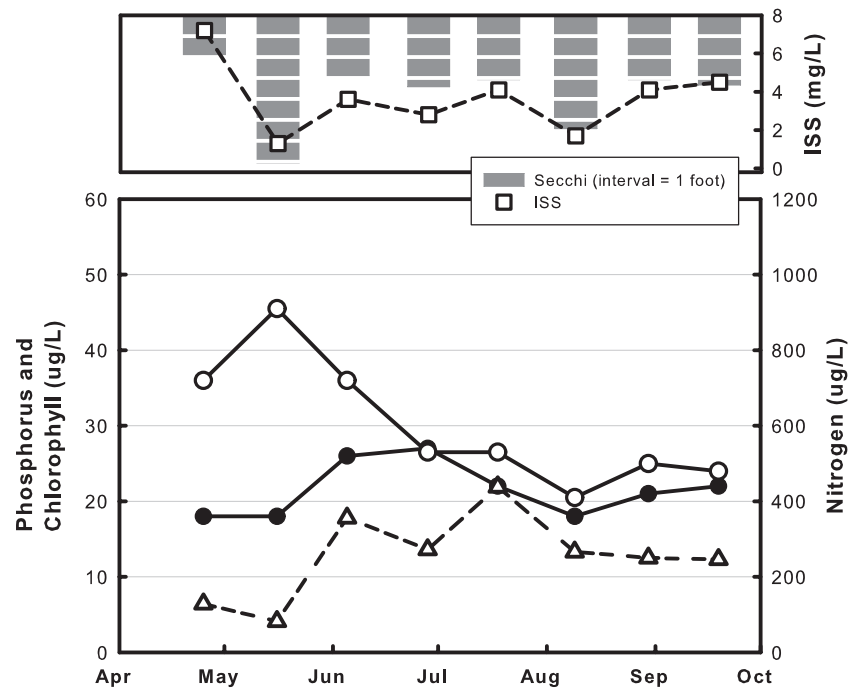

## 2012 DATA TABLE

	4/25	5/16	6/5	6/28	7/18	8/9	8/30	9/19	Mean
Temp	64	71	73	82	82	80	80	68	75
Secchi	23	85	35	41	37	65	37	40	42
TP	18	18	26	27	22	18	21	22	21
TN	720	910	720	530	530	410	500	480	581
CHL	6.4	4.1	17.8	13.6	21.9	13.3	12.5	12.3	11.4
ISS	7.2	1.3	3.6	2.8	4.1	1.7	4.1	4.5	3.2

## 2012 GRAPH

Graph displays all 2012 data

- Phosphorus
- Nitrogen
- △ Chlorophyll

## TREND GRAPH

Graph displays geometric mean values for data collected between May 15 and September 15.

- Phosphorus
- Nitrogen
- △ Chlorophyll